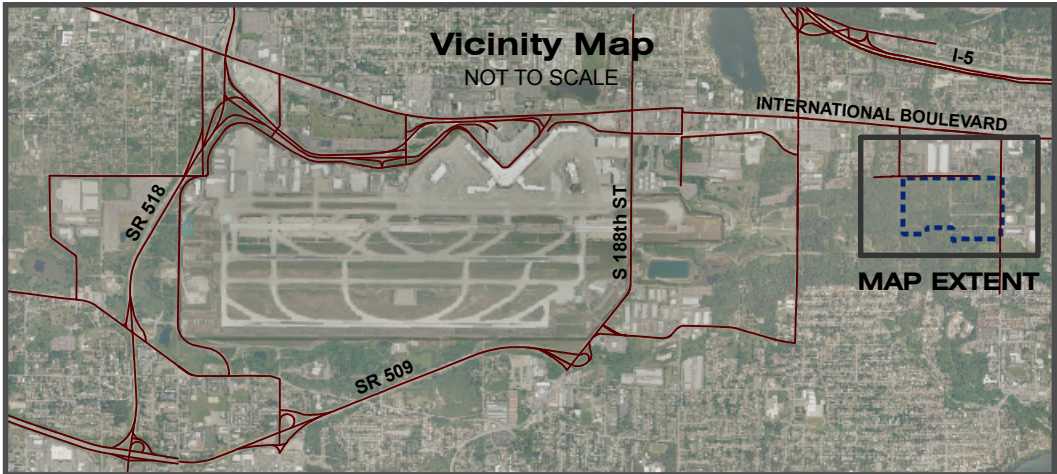

Vicinity Map
NOT TO SCALE

ITEM NO: 6c
DATE OF MEETING: November 9, 2010

Des Moines Creek Business Park

Exhibit 1
Site Map

Port of Seattle